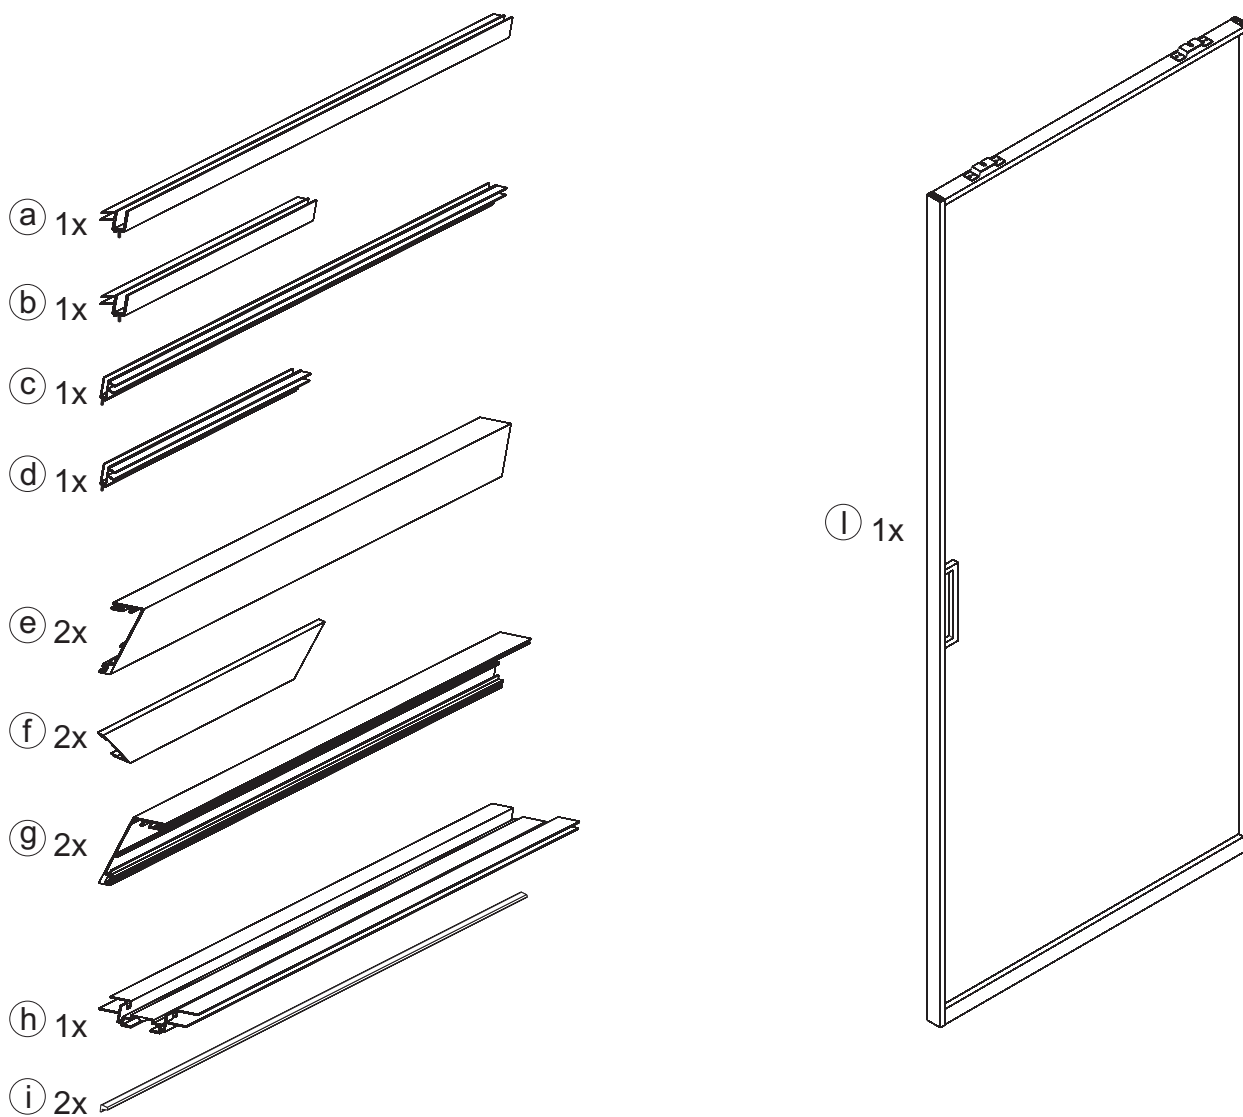

COMPONENTI / COMPONENTS / BAUTEILE / COMPOSANTS / COMPONENTES / КОМПОНЕНТЫ