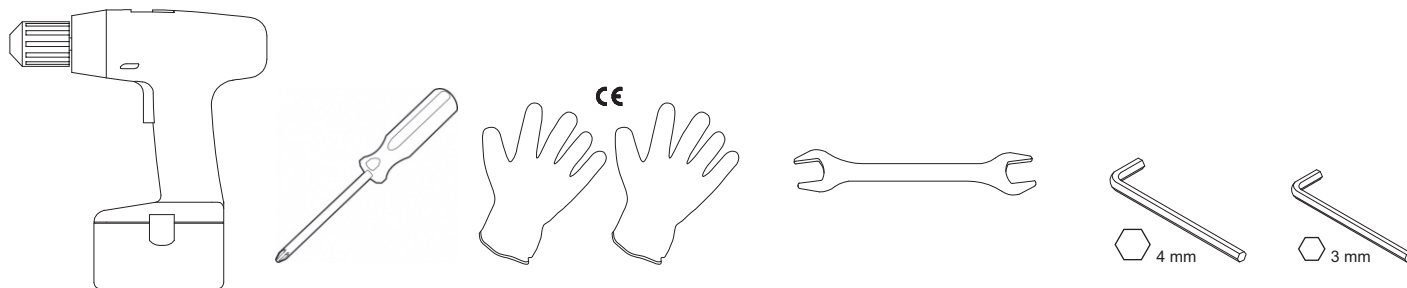

SC - 1 - 45°

ATTREZZI NECESSARI PER IL MONTAGGIO / TOOLS REQUIRED / NOTWENDIGE WERKZEUGE ZUR MONTAGEAUSFÜHRUNG
OUTILS NECESSAIRES POUR L'ASSEMBLAGE / HERRAMIENTAS NECESARIAS PARA EL MONTAJE / ИНСТРУМЕНТАРИЕМ ДЛЯ МОНТАЖА